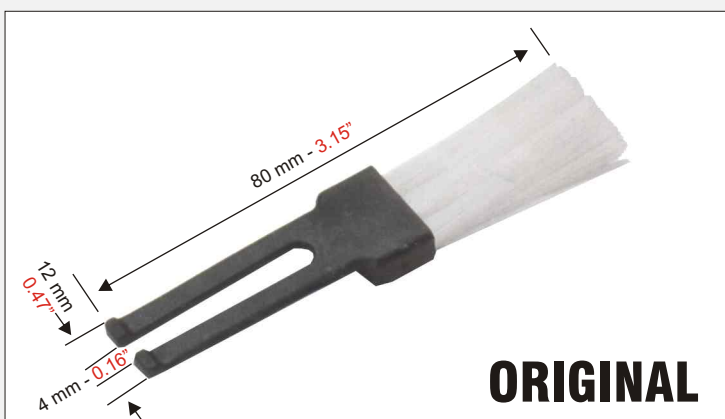

Feeder brush for: **SPEEDMASTER 102
HEIDELBERG SPEEDMASTER 72 / 74**
(all models)
Minimum order 10 pcs

ORIGINAL

CODE	UNIT PRICE
RP 4609	

100
95
75
25
5
0