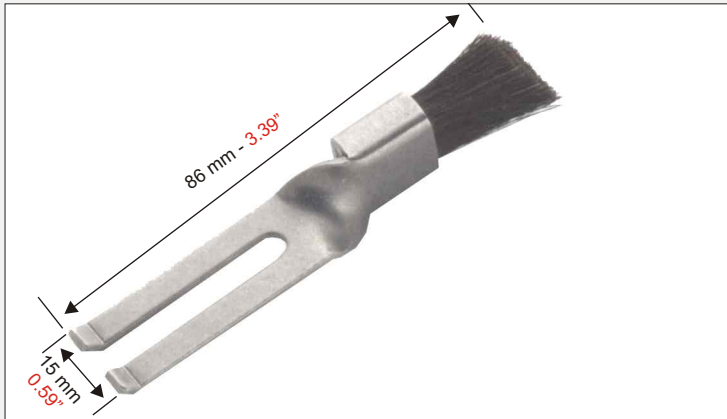

FEEDER BRUSHES

KOMORI

Feeder brush for:
KOMORI LITHRONE 40
(all models)
Minimum order 5 pcs

CODE	UNIT PRICE
RP 4592