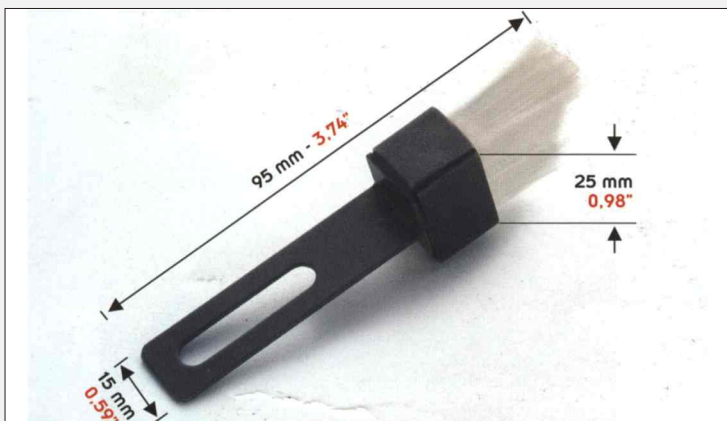

# M.A.N. - ROLAND

Feeder brush for  
**M.A.N. - ROLAND - SPIES** / feeder  
Minimum order 2 pcs

CODE	UNIT PRICE
RP 4594	

Feeder brush for  
**M.A.N. - ROLAND**  
Minimum order 2 pcs

CODE	UNIT PRICE
RP 4596	