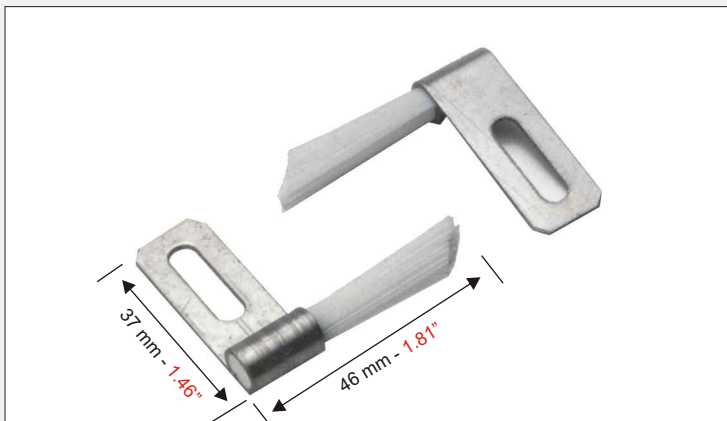

Feeder brush (right and left) for
KOMORI

CODE	UNIT PRICE
RP 4591