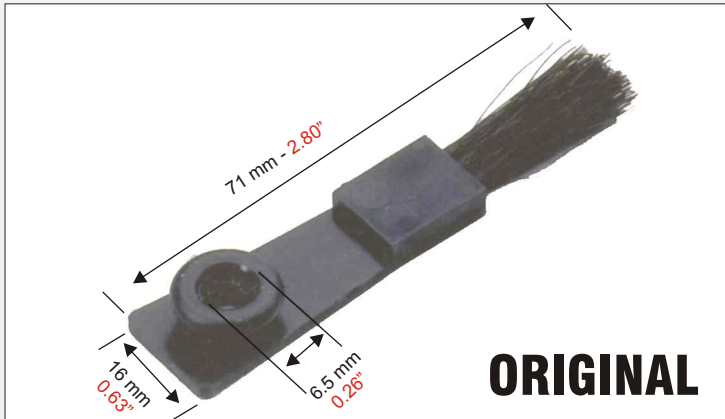

FEEDER BRUSHES

HEIDELBERG

Feeder brush for
HEIDELBERG GTO / MO
Minimum order 10 pcs

ORIGINAL

CODE	UNIT PRICE
RP 4606