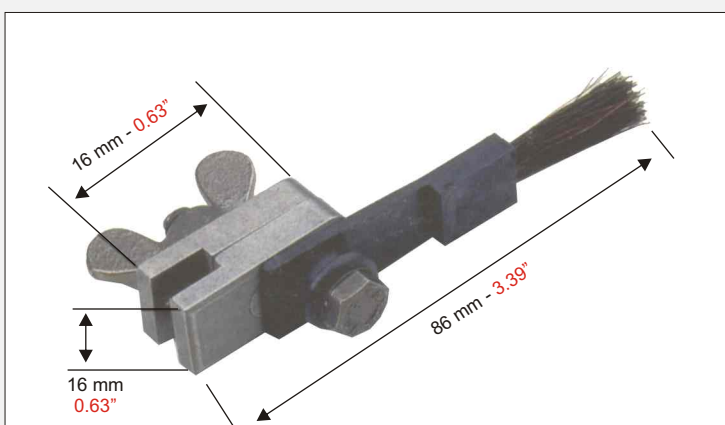

**ORIGINAL**

CODE	UNIT PRICE
RP 4607	

Feeder brush for  
**HEIDELBERG GTO / MO / SORM / SORD  
 SORS / SPEEDMASTER**  
 Minimum order 2 pcs

CODE	UNIT PRICE
RP 4608	

Feeder brush for: **SPEEDMASTER 102  
 HEIDELBERG SPEEDMASTER 72 / 74**  
 (all models)  
 Minimum order 10 pcs