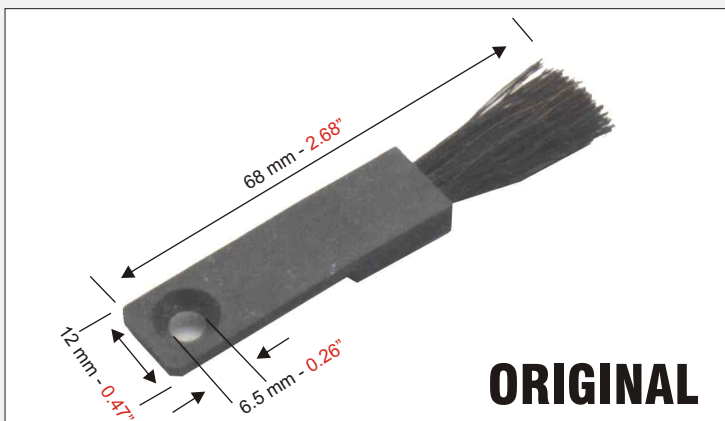

Feeder brush for
**HEIDELBERG QUICKMASTER 46DI-
PRINTMASTER 46**
Minimum order 10 pcs

ORIGINAL

CODE	UNIT PRICE
RP 4607