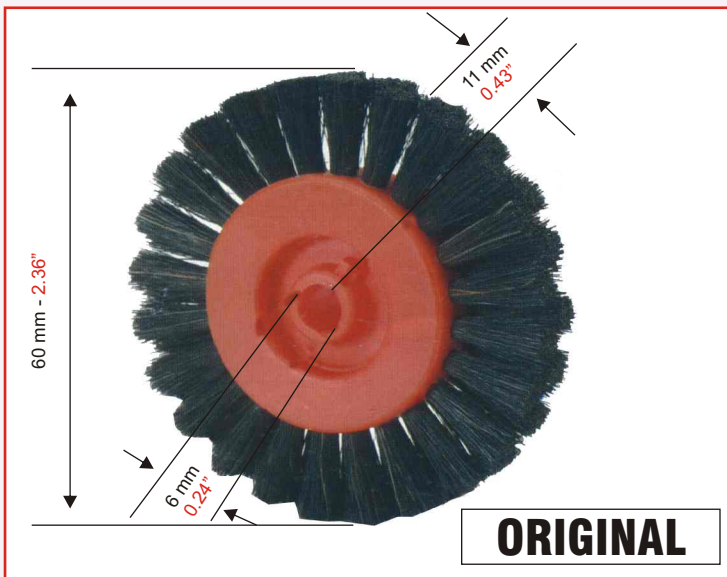

Black brush wheel for cardboard for
HEIDELBERG - SORM/SORD/SORS
SPEEDMASTER-52/72/74
SPEEDMASTER 102

(minimum order 2 pcs)

ORIGINAL

CODE	UNIT PRICE
RP 4650