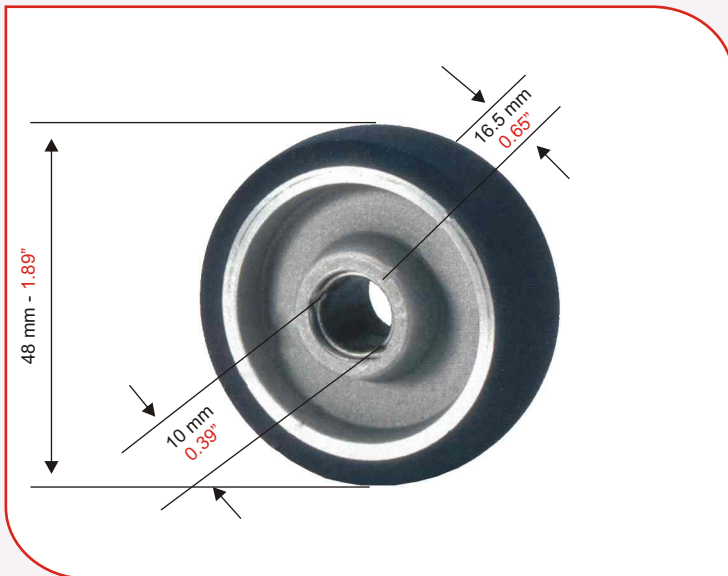

Brush wheel for cardboard for
KBA RAPIDA 104 - KBA RAPIDA 142
KBA RAPIDA 162 (all models)

CODE	UNIT PRICE
RP 4925