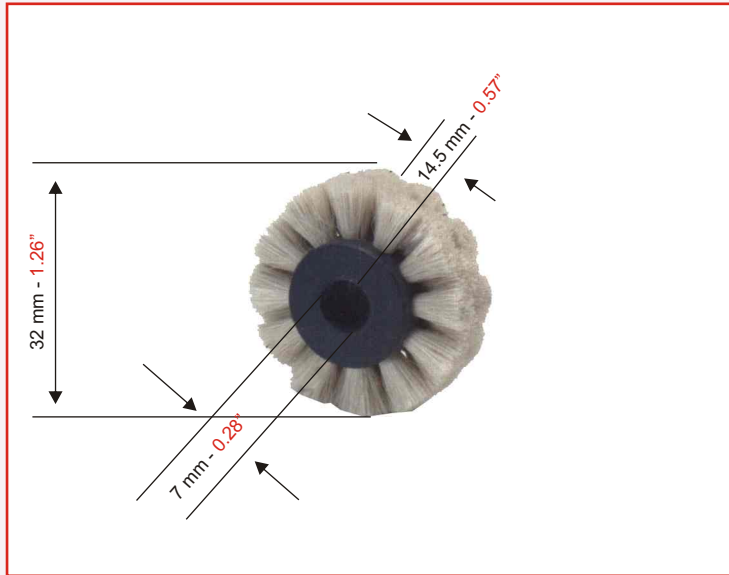

BRUSH WHEELS FOR FEEDER SECTION

SHINOHARA - FUJI

(all models)

White brush wheel for paper for
SHINOHARA (all models)
(minimum order 2 pcs)

CODE	UNIT PRICE
RP 4633