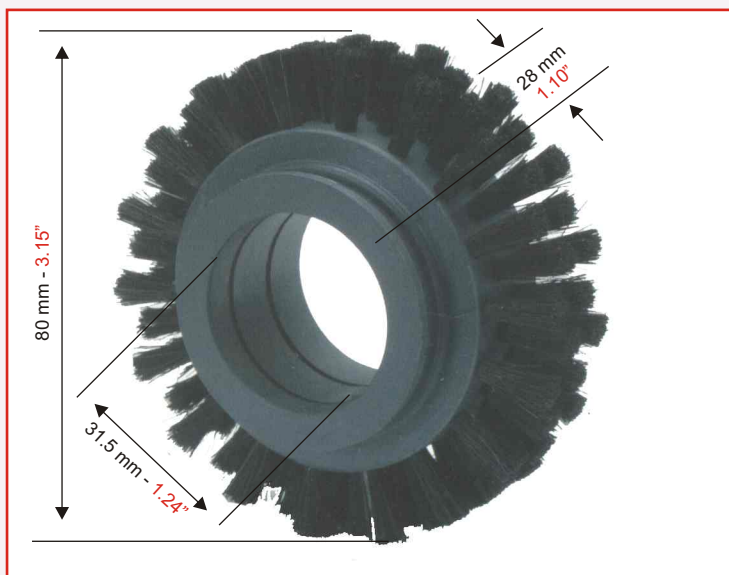

BRUSH WHEELS

FOR FEEDER SECTION

BOBST

Brush wheel for
BOBST

(minimum order 2 pcs)

CODE	UNIT PRICE
RP 4681	

100
95
75
25
5
0