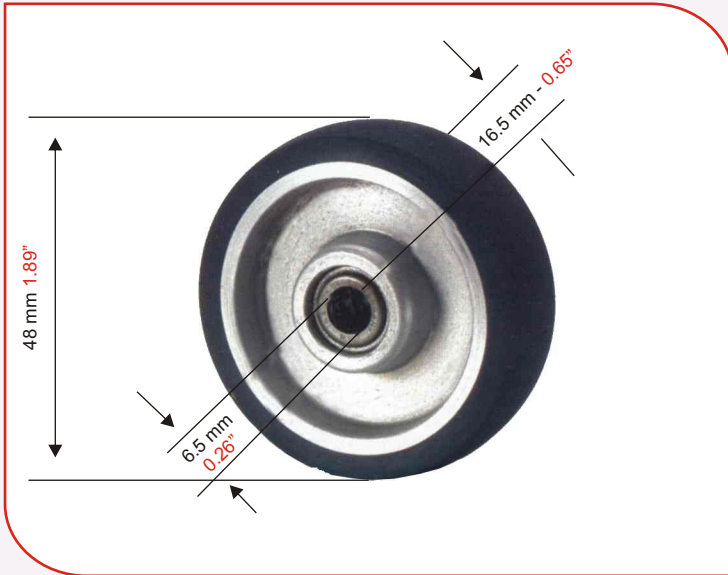

WHEELS FOR FEEDER SECTION

KBA (KOENIG BAUER)

Soft rubber wheel for
KBA - SRO 72 - RAPIDA 72 / 74
with bearing

CODE	UNIT PRICE
RP 4922