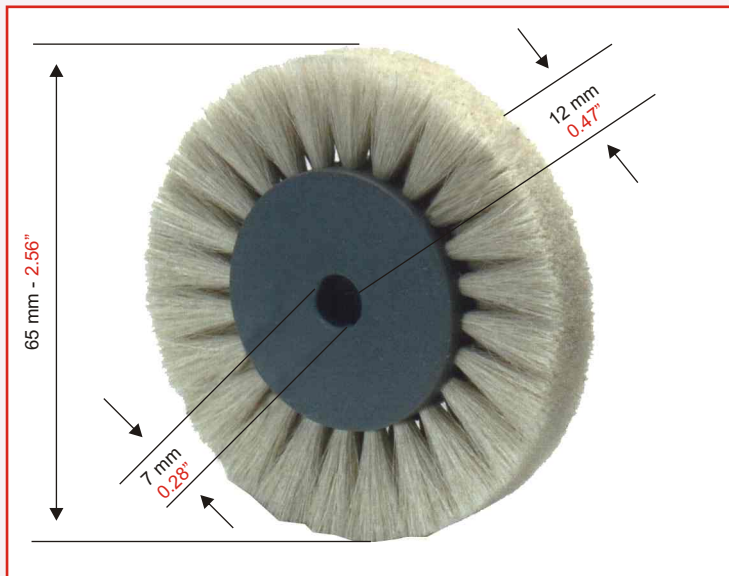

BRUSH WHEELS

FOR FEEDER SECTION

(all models)

mitsubishi

White brush wheel for paper for
MITSUBISHI (all models)
(minimum order 2 pcs)

CODE	UNIT PRICE
RP 4641