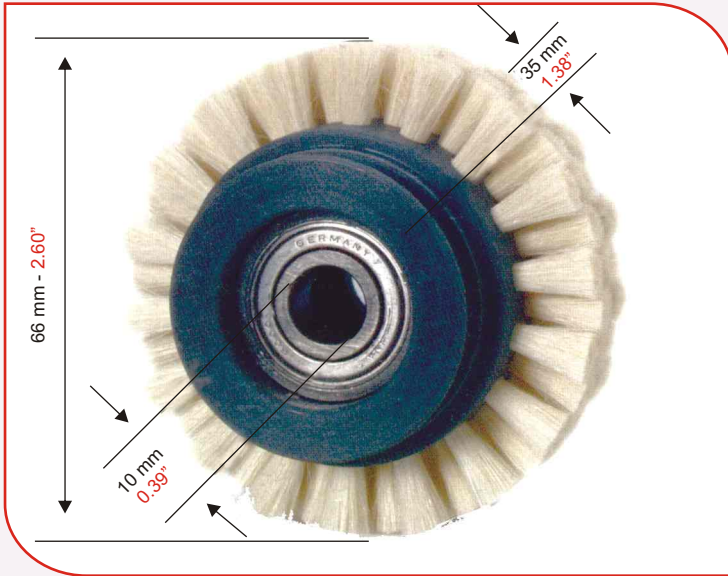

Brush wheel for
PLANETE V 76
(minimum order 2 pcs)

BRUSH WHEELS FOR FEEDER SECTION

PLANETA-KBA

Brush wheel with bearing for
PLANETA
(minimum order 2 pcs)

CODE	UNIT PRICE
RP 4677