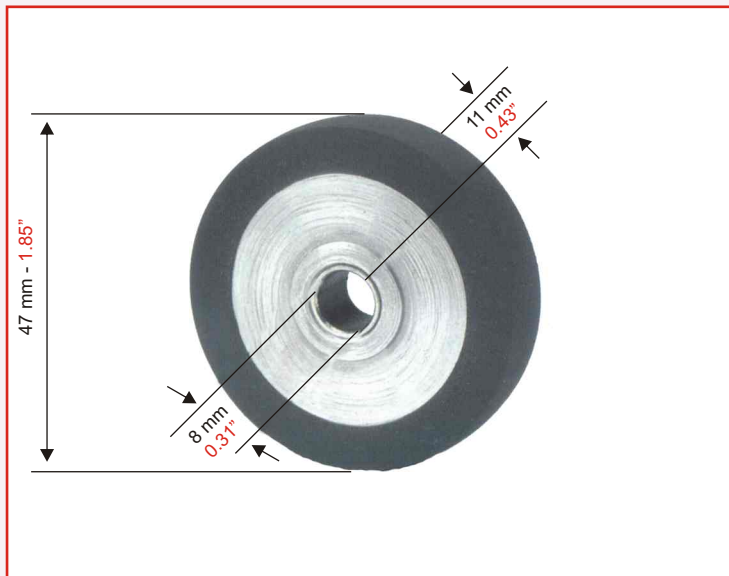

Hard brush wheel for feeder for
HEIDELBERG - SORM/SORD/SORS
SPEEDMASTER-52/72/74
SPEEDMASTER 102

(minimum order 2 pcs)

CODE	UNIT PRICE
RP 4660	

100
95
75
25
5
0

WHEELS

FOR FEEDER SECTION

HEIDELBERG

Soft rubber wheel for feeder for
HEIDELBERG - SORM/SORD/SORS
SPEEDMASTER-52/72/74
SPEEDMASTER 102