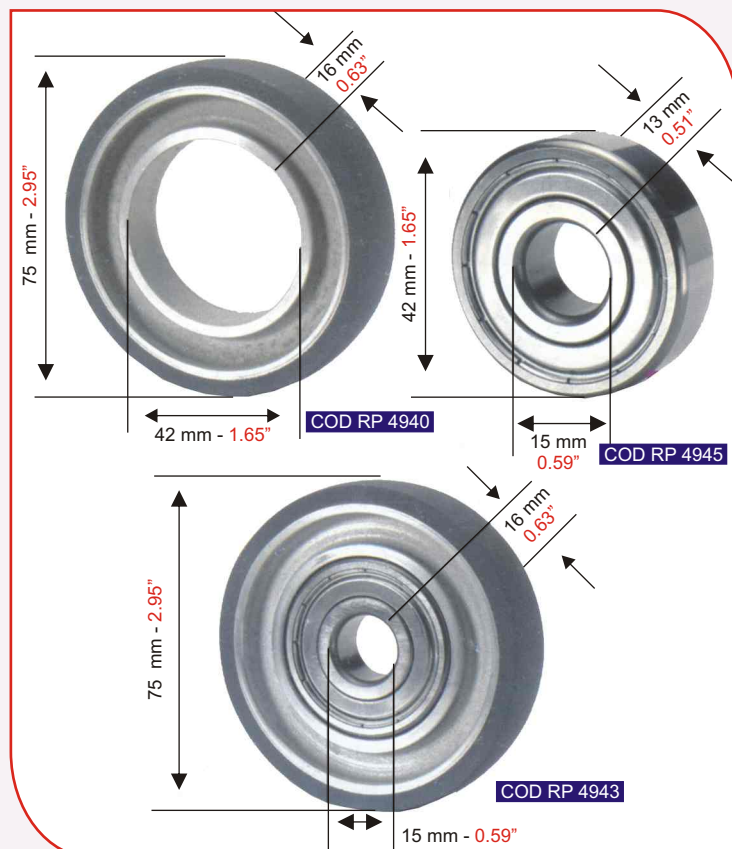

Code RP4940 Take Roller wheel without bearing for **KBA RAPIDA 104** and **KBA RAPIDA 162** (all models)

Code RP4945 Bearing for Take Roller wheel

Code RP4943 Take Roller wheel with bearing for: **KBA RAPIDA 142** and **KBA RAPIDA 162** (all models)

CODE	UNIT PRICE
RP 4940	
RP 4945	
RP 4943	

100
95
75
25
5
0