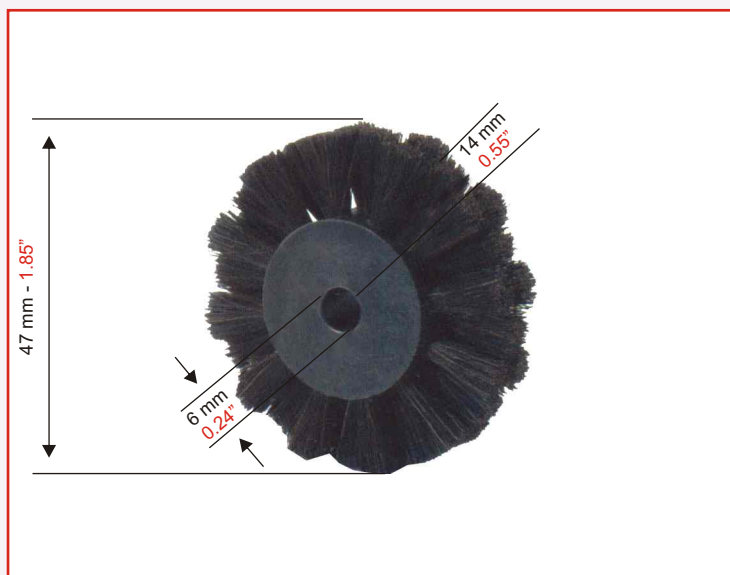

100
95
75
25
5
0

BRUSH WHEELS FOR FEEDER SECTION (all models)

KOMORI

(all models)

White brush wheel for paper for
KOMORI (all models)
(minimum order 2 pcs)

CODE	UNIT PRICE
RP 4635	

Black brush wheel for cardboard for
KOMORI (all models)
(minimum order 2 pcs)