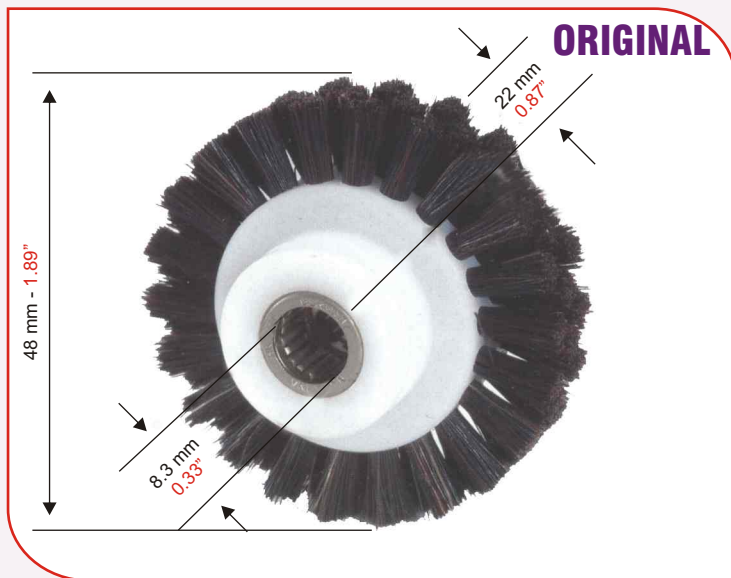

BRUSH WHEELS FOR FEEDER SECTION

KBA (KOENIG BAUER)

Brush wheel with bearing for
KBA RAPIDA 105
(minimum order 2 pcs)

CODE	UNIT PRICE
RP 4901