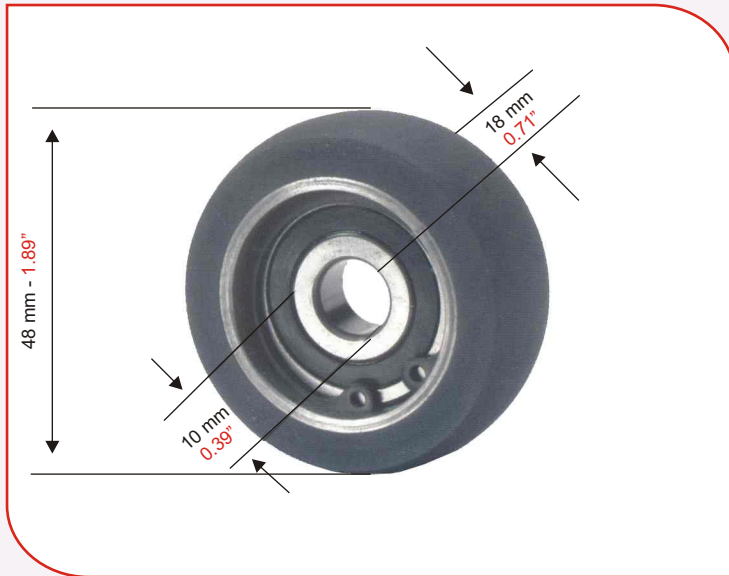

CODE	UNIT PRICE
RP 4650	

Soft rubber wheel for
MILLER TP41S and **MILLER TP104**

CODE	UNIT PRICE
RP 4925	

100
95
75
25
5
0

WHEELS FOR FEEDER SECTION

MIEHLE

Take Roller wheel for
MILLER TP41S and **MILLER TP104**
(with bearing)