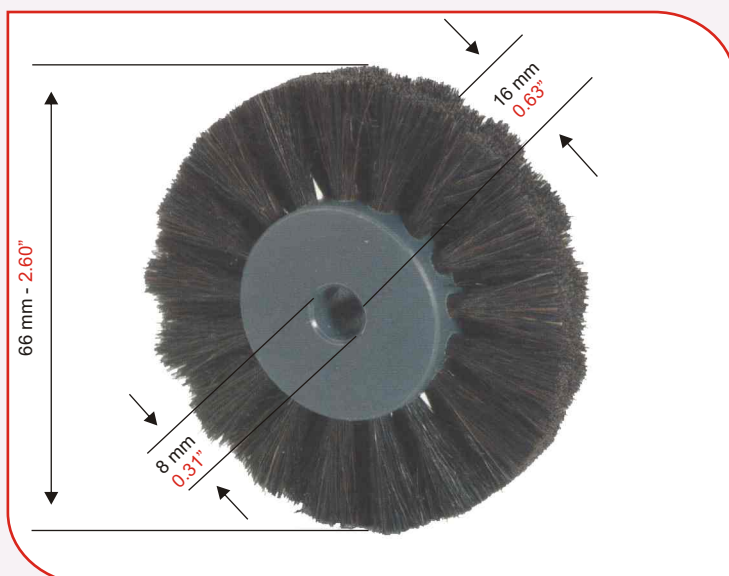

BRUSH WHEELS FOR FEEDER SECTION

MIEHLE

Brush wheel for feeder section for
MIEHLE
(minimum order 2 pcs)

CODE	UNIT PRICE
RP 4679	

100
95
75
25
5
0