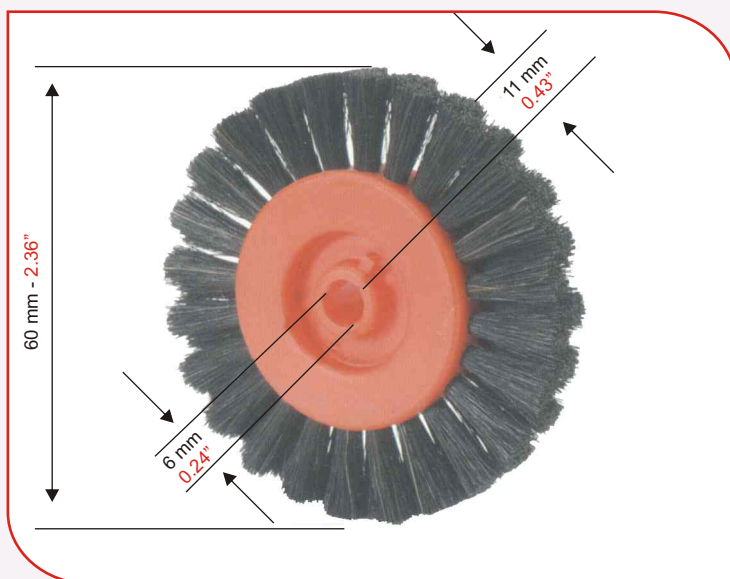

Black brush wheel for cardboard for
MILLER TP41S and **MILLER TP104**
(minimum order 2 pcs)

CODE	UNIT PRICE
RP 4650