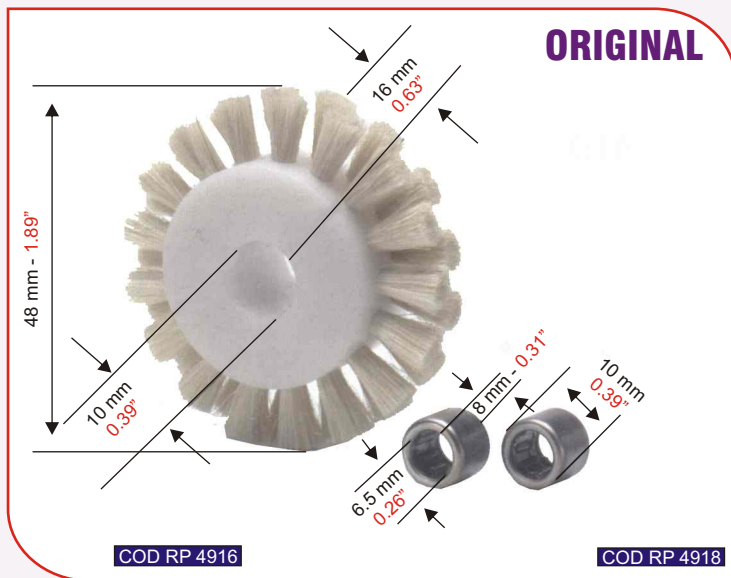

BRUSH WHEELS FOR FEEDER SECTION

KBA (KOENIG BAUER)

Code RP4916 Brush wheel for paper for
KBA RAPIDA 142/162 (all models)
(minimum order 2 pcs)

Code RP4918 Bearing for brush wheel for
KBA RAPIDA 142/162

*This model needs two bearings

CODE	UNIT PRICE
RP 4916 *RP 4918