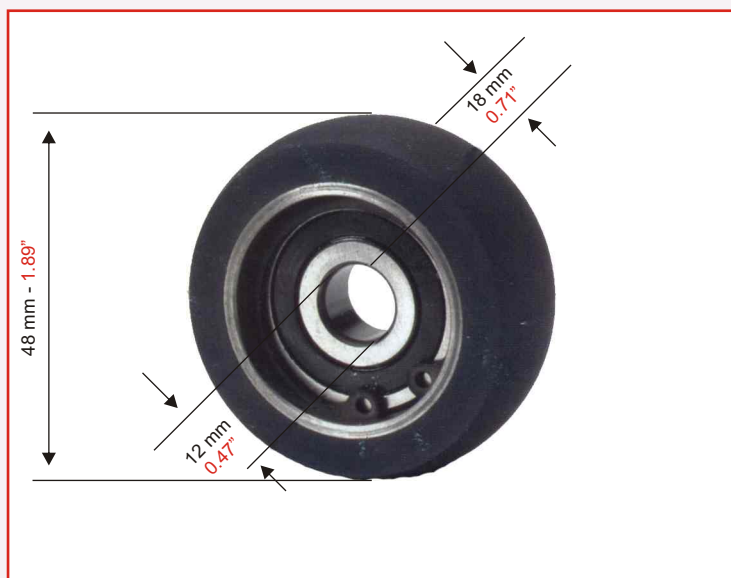

Rubber wheel for
ROLAND with bearing

CODE	UNIT PRICE
RP 4644	

100
95
75
25
5
0