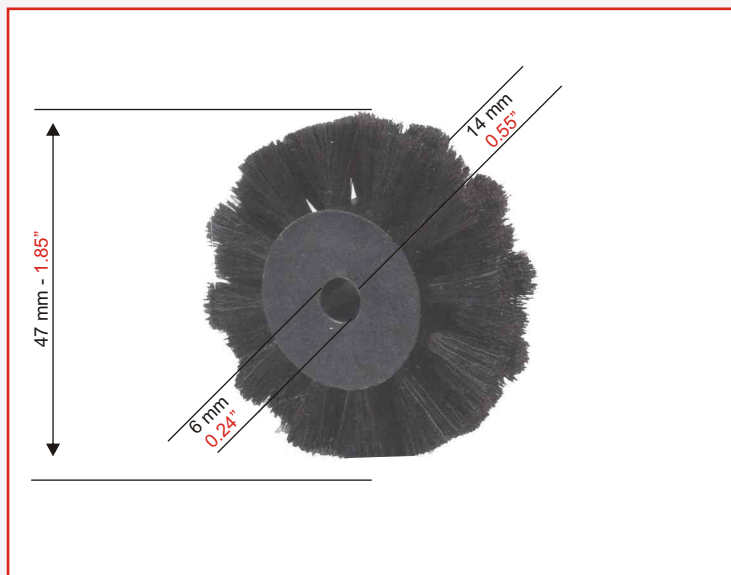

100
95
75
25
5
0

WHEELS

FOR FEEDER SECTION

(all models)

ROLAND

ROLAND 700 - REKORD - ROLAND 600
M.A.N. ROLAND (all models)

Black brush wheel for cardboard for
ROLAND 700 - REKORD - ROLAND 600
M.A.N. ROLAND

(all models)
(minimum order 2 pcs)