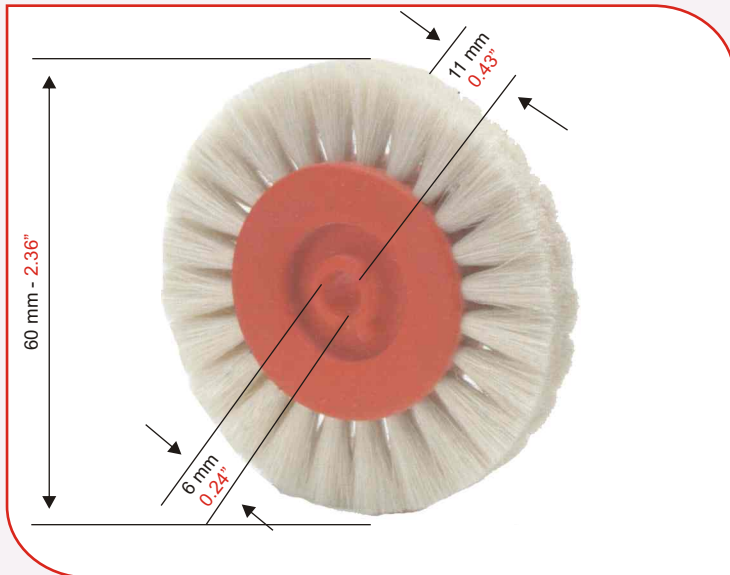

WHEELS FOR FEEDER SECTION

MILLER

White brush wheel for paper for
MILLER TP41S and **MILLER TP104**
(minimum order 2 pcs)

CODE	UNIT PRICE
RP 4640