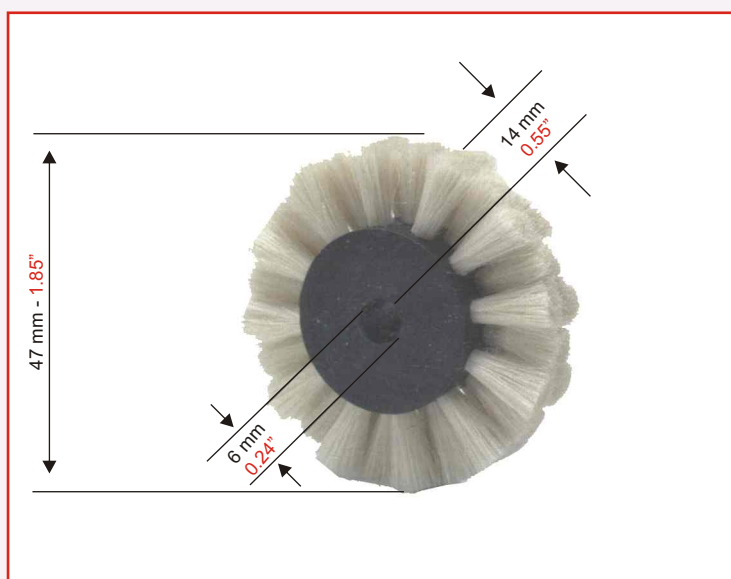

White brush wheel for paper for:
ROLAND 700 - REKORD - ROLAND 600
M.A.N. ROLAND

(all models)
(minimum order 2 pcs)

CODE	UNIT PRICE
RP 4635