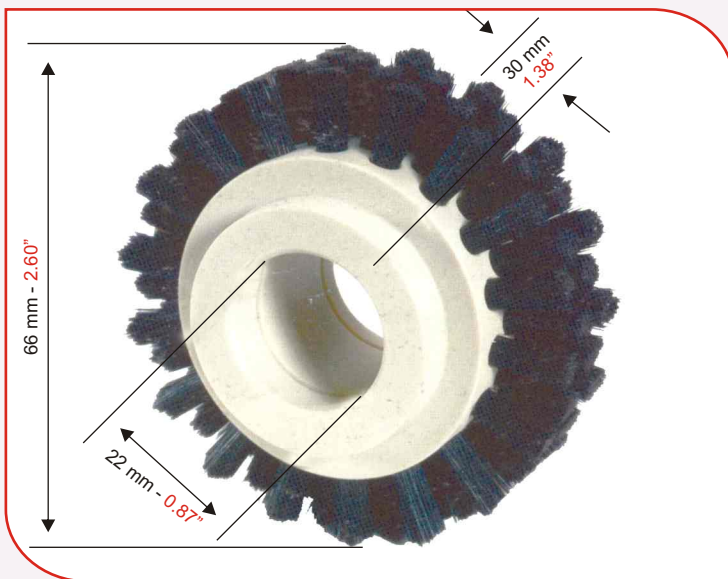

Brush wheel with bearing for
KBA/PLANETA
(minimum order 2 pcs)

Brush wheel for
PLANETE V 76
(minimum order 2 pcs)

CODE	UNIT PRICE
RP 4678