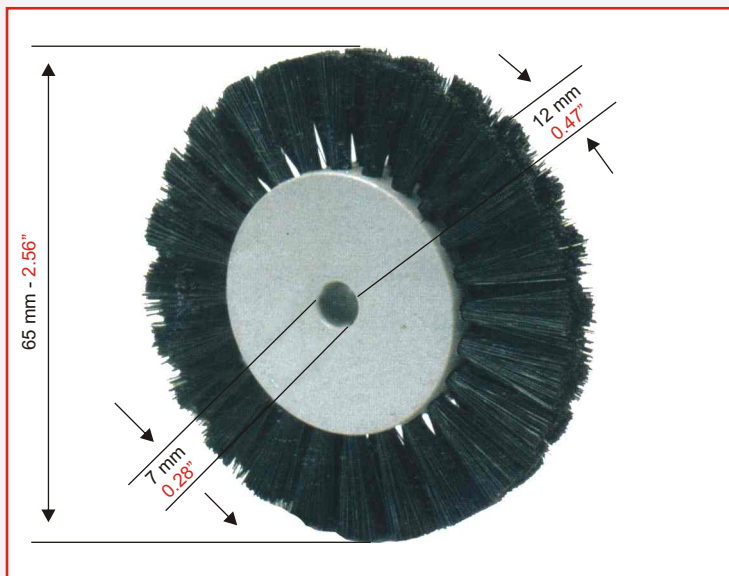

CODE	UNIT PRICE
RP 4637	

BRUSH WHEELS

FOR FEEDER SECTION

(all models)

mitsubishi

White brush wheel for paper for
MITSUBISHI (all models)
 (minimum order 2 pcs)

CODE	UNIT PRICE
RP 4641	

Black brush wheel for cardboard for
MITSUBISHI (all models)
 (minimum order 2 pcs)