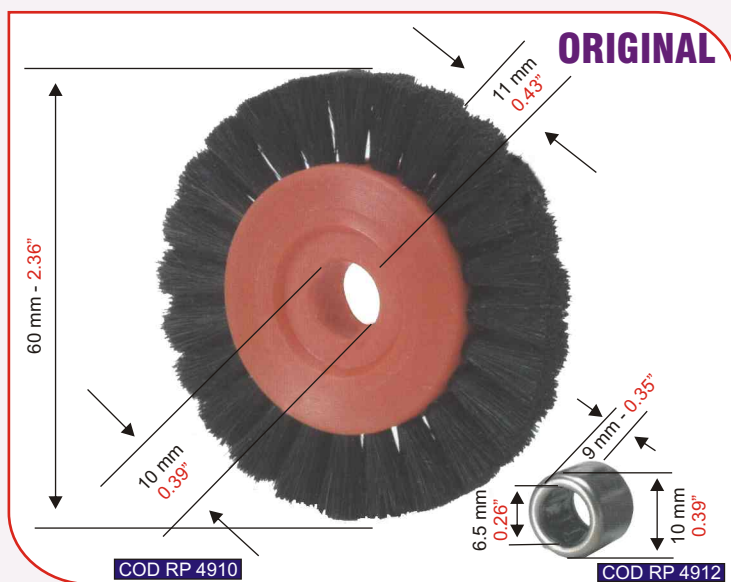

CODE	UNIT PRICE
RP 4621	

100
95
75
25
5
0

BRUSH WHEELS FOR FEEDER SECTION

KBA (KOENIG BAUER)

Brush wheel with bearing for
KBA RAPIDA 105
(minimum order 2 pcs)

CODE	UNIT PRICE
RP 4901	

Code RP4910 Brush wheel for paper for
KBA RAPIDA 104 and **KBA 105**
(minimum order 2 pcs)