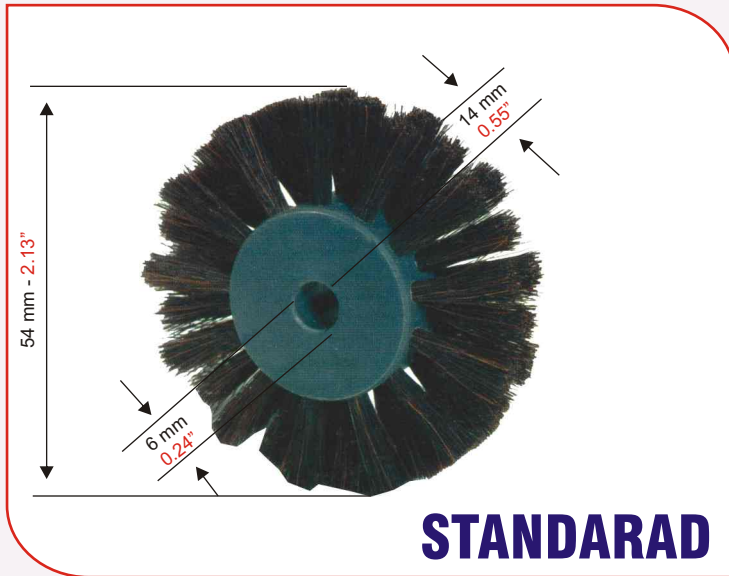

CODE	UNIT PRICE
RP 4634	

BRUSH WHEELS FOR FEEDER SECTION

M A B E G

(all models)

Brush wheel for feeder section for
MABEG
(minimum order 2 pcs)

STANDARAD

CODE	UNIT PRICE
RP 4675	

Brush wheel for feeder section for
MABEG
(minimum order 2 pcs)