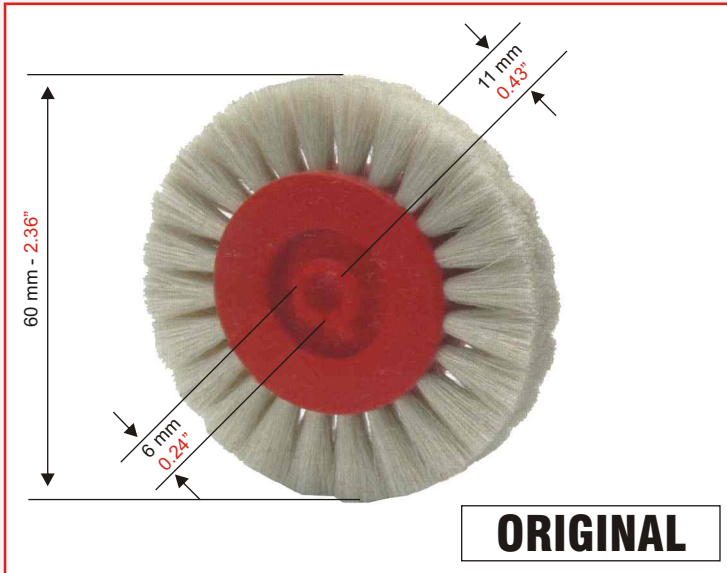

WHEELS FOR FEEDER SECTION

HEIDELBERG - ROLAND - KOMORI - MILLER - MITSUBISHI

100
95
75
25
5
0

WHEELS
FOR FEEDER SECTION

HEIDELBERG

White brush wheel for paper for
HEIDELBERG - SORM/SORD/SORS
SPEEDMASTER-52/72/74
SPEEDMASTER 102