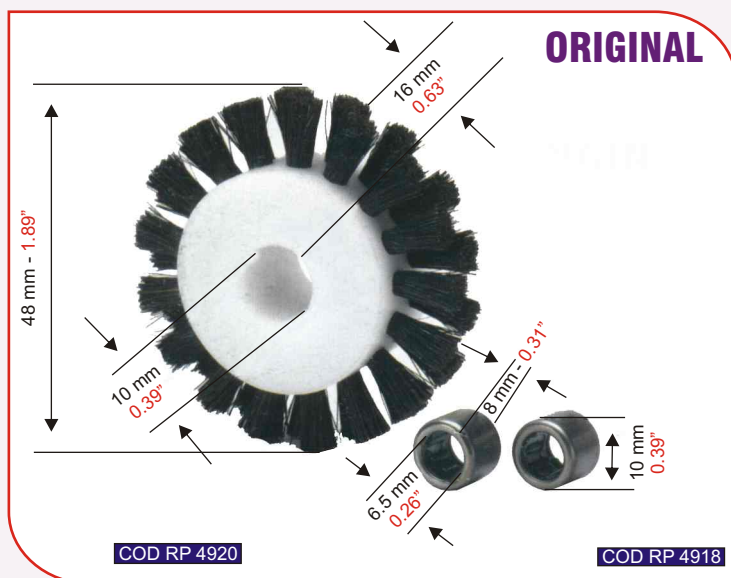

Code RP4920 Brush wheel for cardboard for
KBA RAPIDA 142/162 (all models)
(minimum order 2 pcs)

Code RP4918 Bearing for brush wheel for
KBA RAPIDA 142/162

*This model needs two bearings

CODE	UNIT PRICE
RP 4920 *RP 4918