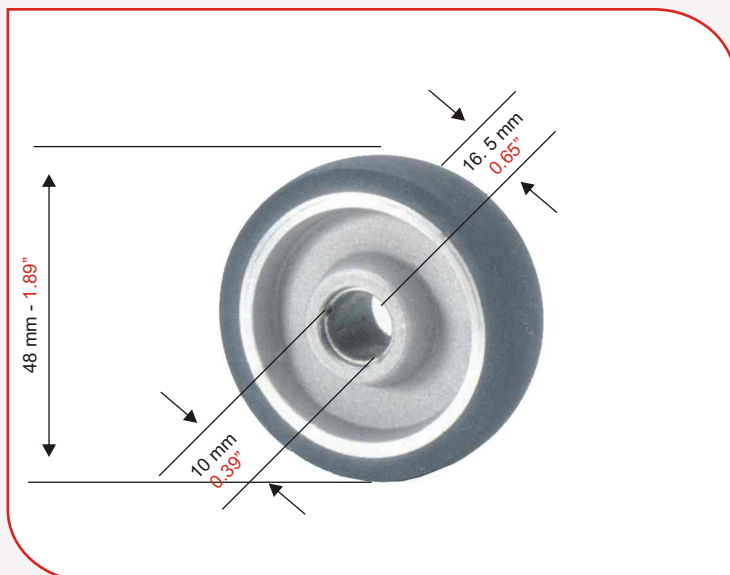

Soft rubber wheel for
MILLER TP41S and **MILLER TP104**

CODE	UNIT PRICE
RP 4925	

100
95
75
25
5
0