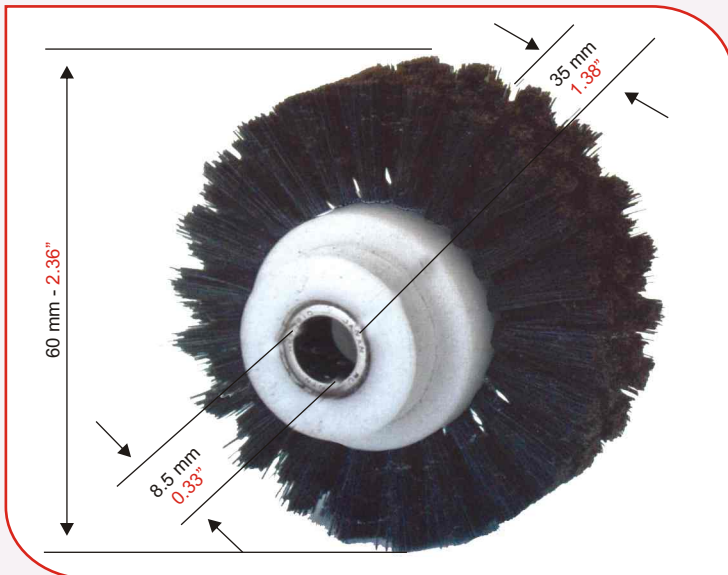

BRUSH WHEELS FOR FEEDER SECTION

PLANETA-KBA

Brush wheel with bearing for
PLANETA
(minimum order 2 pcs)

CODE	UNIT PRICE
RP 4677	

Brush wheel for
PLANETE V 76
(minimum order 2 pcs)

CODE	UNIT PRICE
RP 4678	

Brush wheel with bearing for
KBA/PLANETA
(minimum order 2 pcs)