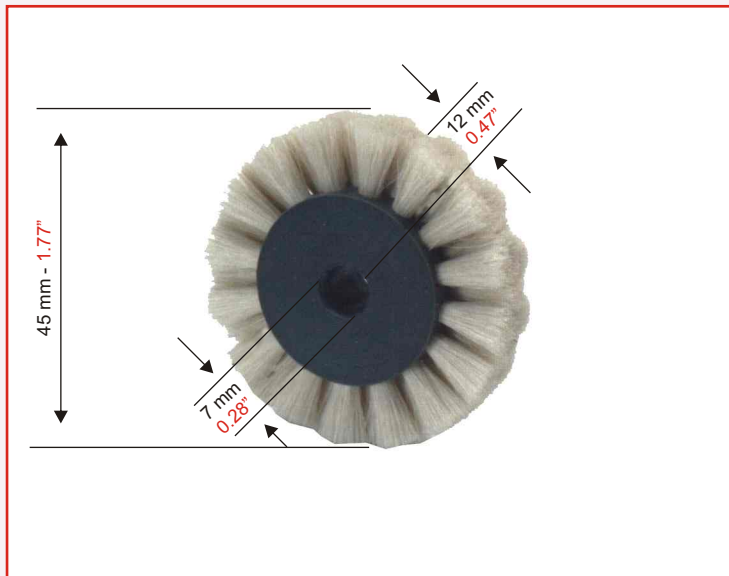

Black brush wheel for cardboard for
SHINOHARA (all models)
(minimum order 2 pcs)

CODE	UNIT PRICE
RP 4634