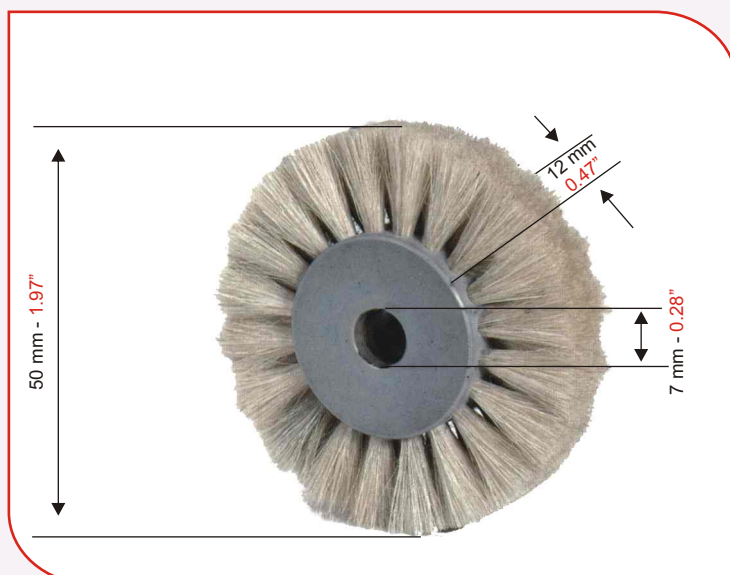

WHEELS FOR FEEDER SECTION

SAKURAY

(all models)

White Brush wheel for paper for

SAKURAY (all models)

(minimum order 2 pcs)

CODE	UNIT PRICE
RP 4639	

100
95
75
25
5
0