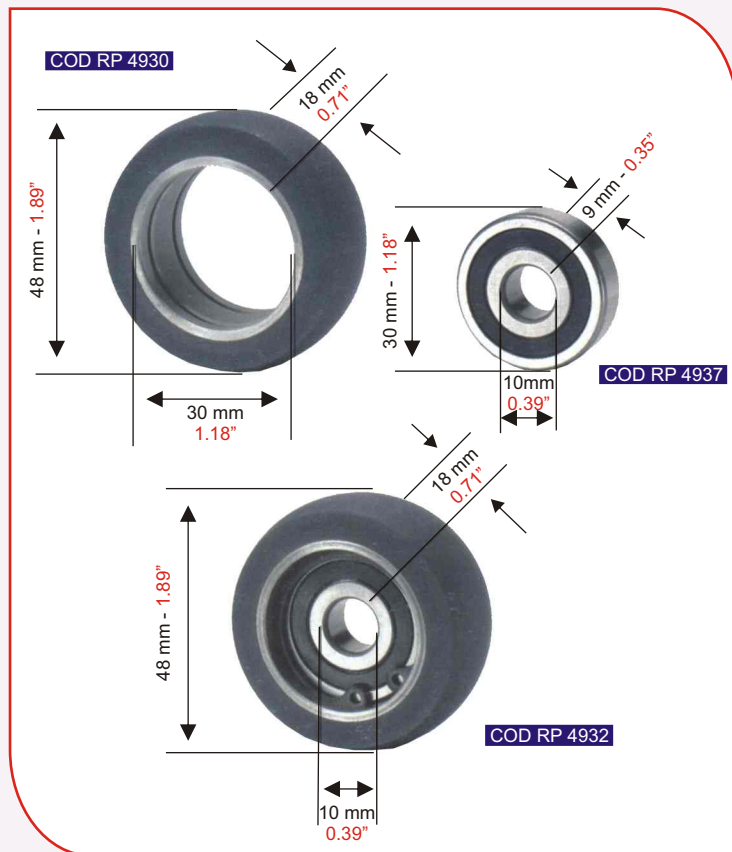

CODE	UNIT PRICE
RP 4922	

Brush wheel for cardboard for
KBA RAPIDA 104 - KBA RAPIDA 142
KBA RAPIDA 162 (all models)

CODE	UNIT PRICE
RP 4925	

WHEELS FOR FEEDER SECTION

KBA (KOENIG BAUER)

Code RP4930 Take Roller wheel for **KBA RAPIDA 104** and **KBA 105** (without bearing)