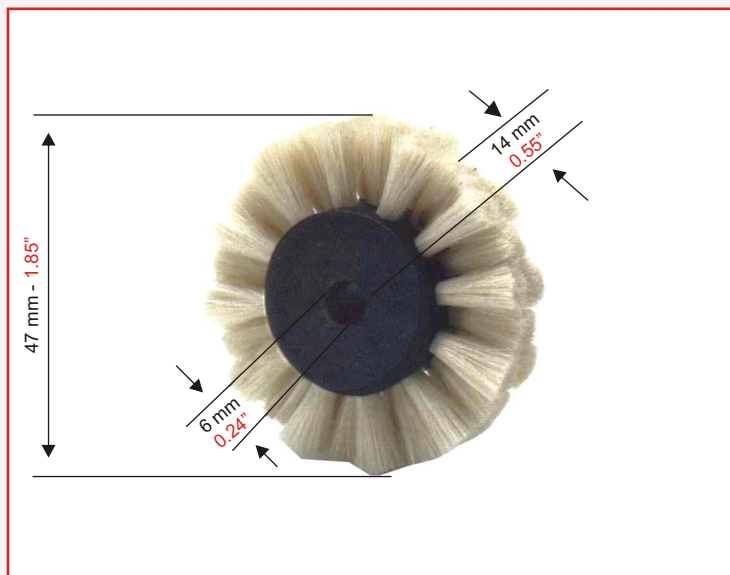

BRUSH WHEELS FOR FEEDER SECTION (all models)

KOMORI

(all models)

White brush wheel for paper for
KOMORI (all models)
(minimum order 2 pcs)

CODE	UNIT PRICE
RP 4635