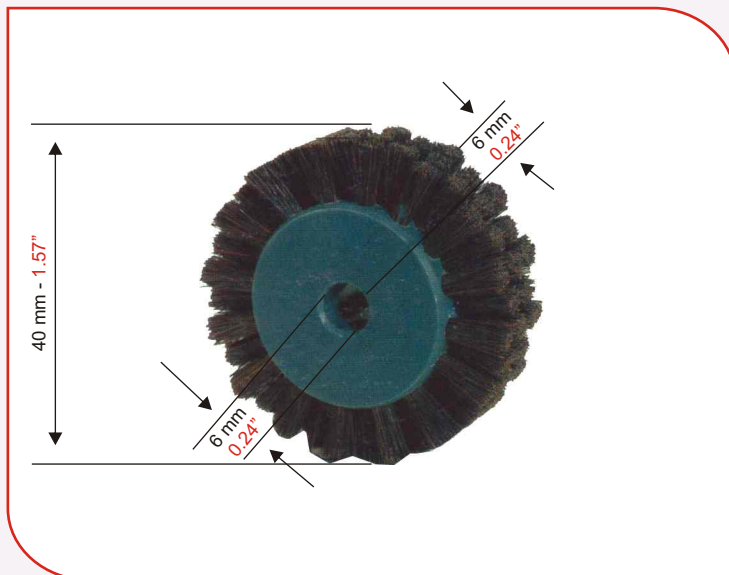

CODE	UNIT PRICE
RP 4634	

BRUSH WHEELS FOR FEEDER SECTION

M A B E G

(all models)

Brush wheel for feeder section for
MABEG
(minimum order 2 pcs)

STANDARAD

CODE	UNIT PRICE
RP 4675	

Brush wheel for feeder section for
MABEG
(minimum order 2 pcs)