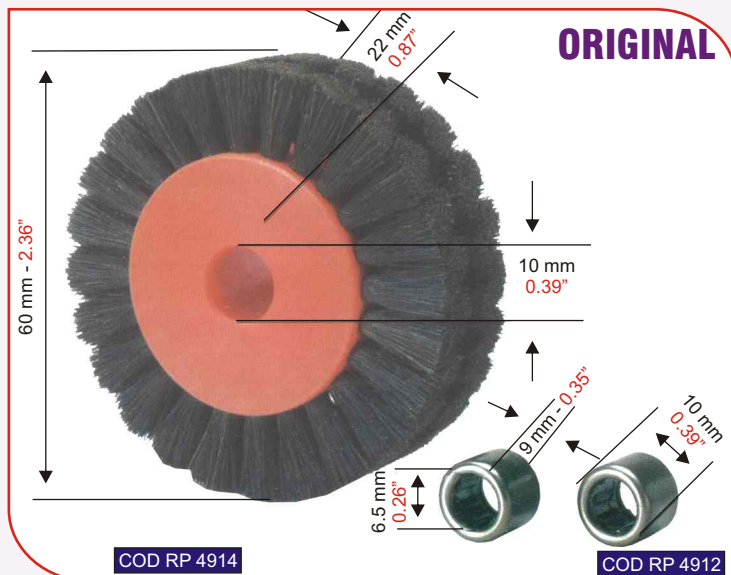

Code RP4914 Brush wheel for cardboard for
KBA RAPIDA 104 and **KBA 105**
(minimum order 2 pcs)

Code RP4912 Bearing for brush wheel for
KBA RAPIDA 104 and
KBA 105

*This model needs two bearings

CODE	UNIT PRICE
RP 4914 *RP 4912	

100
95
75
25
5
0