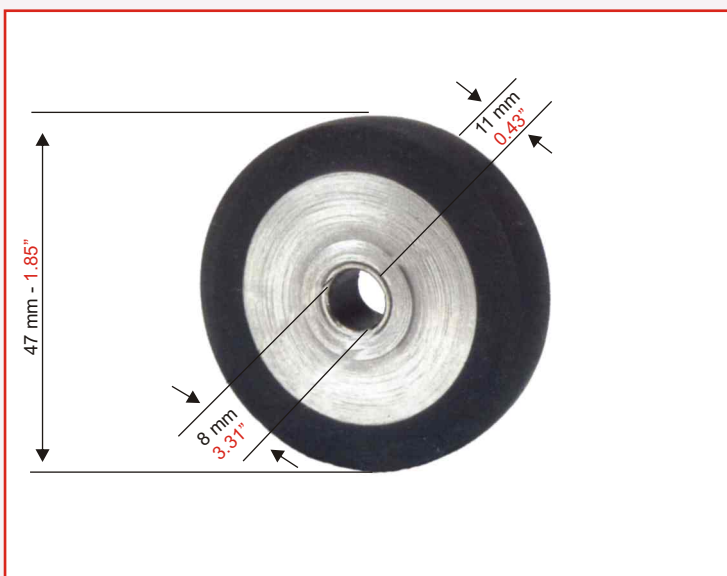

Hard brush wheel for feeder for
HEIDELBERG - SORM/SORD/SORS
SPEEDMASTER-52/72/74
SPEEDMASTER 102

(minimum order 2 pcs)

CODE	UNIT PRICE
RP 4660	

100
95
75
25
5
0

WHEELS

FOR FEEDER SECTION

HEIDELBERG

Soft rubber wheel for feeder for
HEIDELBERG - SORM/SORD/SORS
SPEEDMASTER-52/72/74
SPEEDMASTER 102